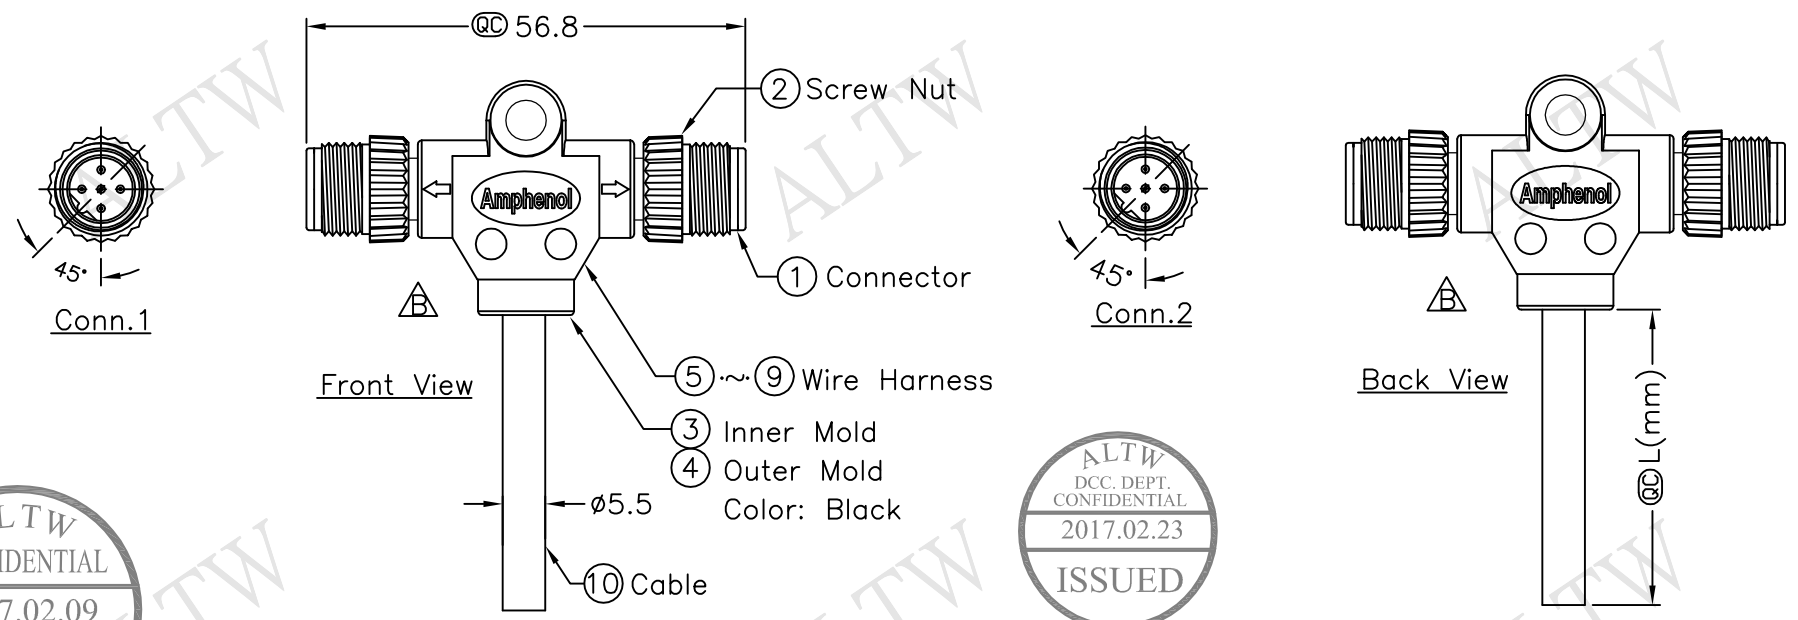

REV. B	ECN NO. LEN1720102~105	DATE 2017/02/09	SIGN Ruru	DESCRIPTION Change Logo & Outer Mold Design & Note
--------	------------------------	-----------------	-----------	--

PB-050500-MM0-TSAXX

XX:01~99Meter
 01:01Meter
 02:02Meters
 :
 :
 99:99Meters

Cable Length(L):01~99Meters

- Note:
- * QC Important Dimension.
 - * Waterproof Rate: IP68
 - * Housing: Black, Polyurethane
 - * Screw Nut: Black, Nylon+GF
 - * Male Pin: Copper Alloy, Gold Plated
 - * Wire Harness: UL1007 24AWG, 5Pcs
 - * Cable: UL2464 22AWG*5C+TALCUM Black, PVC Jacket UV Resistant OD=5.5mm
 - * Cable Length Tolerance: 01M: ± 40 mm
 02M~05M: ± 60 mm
 06M~10M: ± 100 mm
 11M~30M: ± 200 mm
 31M~99M: ± 500 mm

Conn.1&2
Pin Assignments
Front View

5	Green	綠	5
4	Black	黑	4
3	Blue	藍	3
2	White	白	2
1	Brown	棕	1
Conn.1	Wire Color		Conn.2
Pin Out			

UNIT:mm	
TOLERANCE	± 0.5 mm

TITLE		M12P B Coded Conn	
T Cable Screw MM Conn MM Pin			
SCALE	Free	SHEET	1 OF 1
REV. B	SIZE A4	QC :Inspection Item	