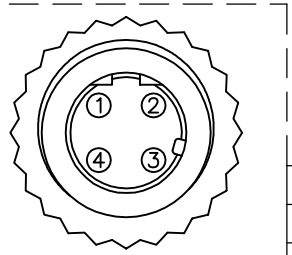

PD-040400-FF0-TSAXX
 XX:01~99Meter
 01:01Meter
 02:02Meters
 :
 :
 99:99Meters

Cable Length(L):01~99Meters

- Note:
- * @C Important Dimension.
 - * Waterproof Rate: IP68
 - * Housing: Black, Polyurethane
 - * Screw Nut: Black, Nylon+GF
 - * Female Pin: Copper Alloy, Gold Plated
 - * Wire Harness: UL1007 24AWG
 - * Cable: Black, UL2464 22AWG*4C+Talc PVC Jacket UV Resistant OD=5.0mm
 - * Cable Length Tolerance: 01M: ±40mm
 02M~05M: ±60mm
 06M~10M: ±100mm
 11M~30M: ±200mm
 31M~99M: ±500mm

Conn. 1&2
Pin Assignments
Front View

4	Black	黑	4
3	Blue	藍	3
2	White	白	2
1	Brown	棕	1
Conn.1	Wire Color		Conn.2
Pin Out			

UNIT:mm	
TOLERANCE	±0.5 mm

TITLE M12 Conn T Cable Screw FF Conn FF Pin	
SCALE Free	SHEET 1 OF 1
REV. B	SIZE A4 @C :Inspection Item