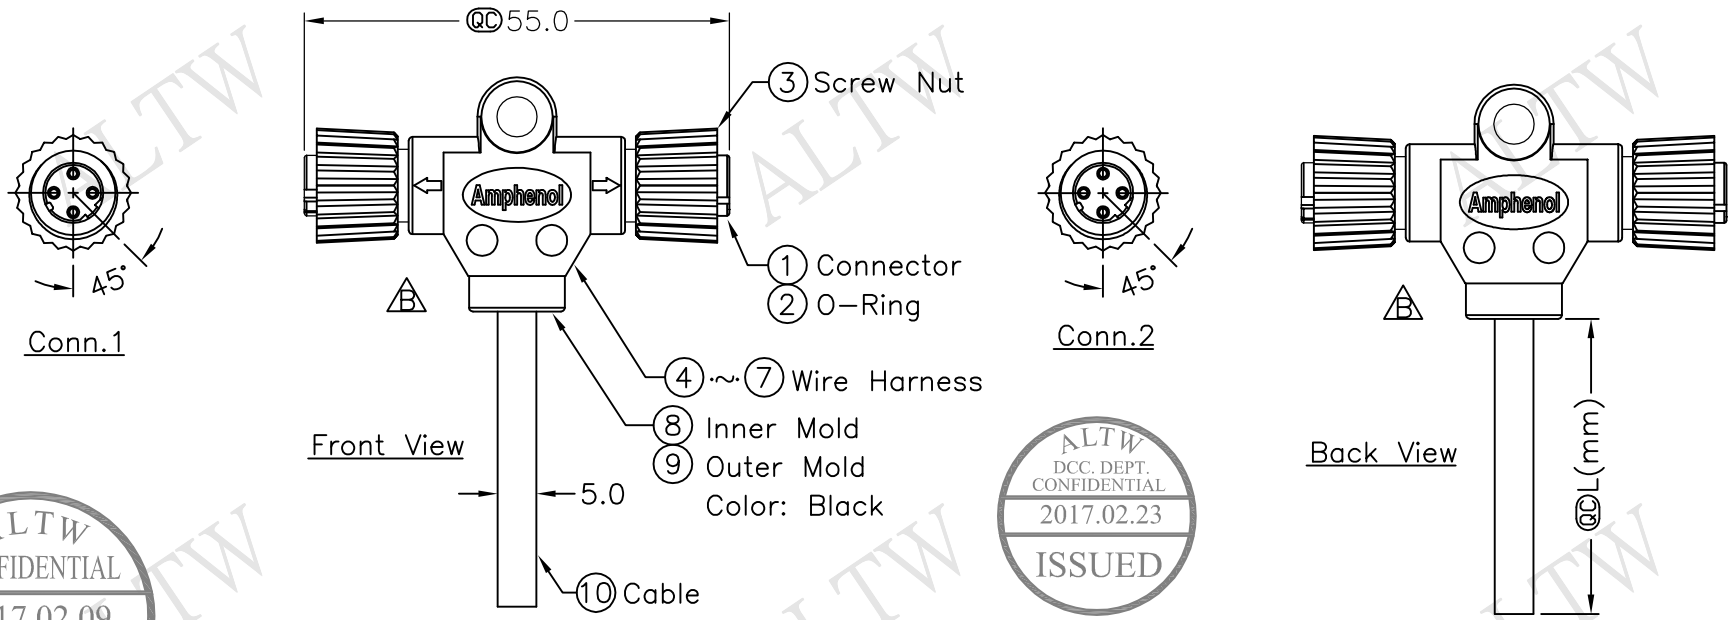

REV. B	ECN NO. LEN1720106~109	DATE 2017/02/09	SIGN Ruru	DESCRIPTION Change Logo & Outer Mold Design & Note
--------	------------------------	-----------------	-----------	--

THIS DOCUMENT IS SUBJECT TO CHANGE WITHOUT NOTICE. IT IS CONFIDENTIAL AND A PROPERTY OF Amphenol LTW. DISCLOSURE TO THIRD PARTY HAS TO BE AUTHORIZED BY Amphenol LTW.

PD-040400-FF0-TSAXX
 XX:01~99Meter
 01:01Meter
 02:02Meters
 :
 :
 99:99Meters

Cable Length(L):01~99Meters

- Note:
- * @C Important Dimension.
 - * Waterproof Rate: IP68
 - * Housing: Black, Polyurethane
 - * Screw Nut: Black, Nylon+GF
 - * Female Pin: Copper Alloy, Gold Plated
 - * Wire Harness: UL1007 24AWG
 - * Cable: Black, UL2464 22AWG*4C+Talc PVC Jacket UV Resistant OD=5.0mm
 - * Cable Length Tolerance: 01M: ±40mm
 02M~05M: ±60mm
 06M~10M: ±100mm
 11M~30M: ±200mm
 31M~99M: ±500mm

Conn. 1&2
Pin Assignments
Front View

4	Black	黑	4
3	Blue	藍	3
2	White	白	2
1	Brown	棕	1
Conn.1	Wire Color		Conn.2
Pin Out			

UNIT:mm	
TOLERANCE	±0.5 mm

TITLE M12 Conn T Cable Screw FF Conn FF Pin	
SCALE Free	SHEET 1 OF 1
REV. B	SIZE A4 @C :Inspection Item