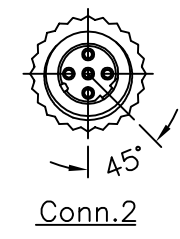

5	Green	綠	5
4	Black	黑	4
3	Blue	藍	3
2	White	白	2
1	Brown	棕	1
Conn.1	Wire Color		Conn.2
Pin Out			

PD-050500-FF0-TSAXX

↑

XX:01~99Meter

01:01Meter

02:02Meters

⋮

99:99Meters

Cable Length(L):01~99Meters

- Note:
- * QC Important Dimension.
 - * Waterproof Rate: IP68
 - * Housing: Black, Polyurethane
 - * Screw Nut: Black, Nylon+GF
 - * Female Pin: Copper Alloy, Gold Plated
 - * Wire Harness: UL1007 24AWG
 - * Cable: Black, 22AWG*5C+Talc
PVC Jacket UV Resistant OD=5.5mm
 - * Cable Length Tolerance: 01M: ±40mm
02M~05M: ±60mm
06M~10M: ±100mm
11M~30M: ±200mm
31M~99M: ±500mm

UNIT:mm		TITLE M12 Conn T Cable Screw FF Conn FF Pin	Amphenol LTW	ITEM NO	DRAWN BY Ruru	DATE 2017/02/09
TOLERANCE ±0.5 mm	SCALE Free	SHEET 1 OF 1	安費諾亮泰企業股份有限公司	DWG NO PD-050500-FF0-TSAXX	CHECKED BY Rita	DATE 2017/02/09
REV. B	SIZE A4	QC :Inspection Item		CUSTOMER ALTW	APPROVED BY Max	DATE 2017/02/09