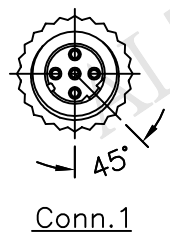

5	Green	綠	5
4	Black	黑	4
3	Blue	藍	3
2	White	白	2
1	Brown	棕	1
Conn.1	Wire Color		Conn.2
Pin Out			

PD-050500-FF0-TSAXX

↑

XX:01~99Meter

01:01Meter

02:02Meters

⋮

99:99Meters

Cable Length(L):01~99Meters

- Note:
- * QC Important Dimension.
 - * Waterproof Rate: IP68
 - * Housing: Black, Polyurethane
 - * Screw Nut: Black, Nylon+GF
 - * Female Pin: Copper Alloy, Gold Plated
 - * Wire Harness: UL1007 24AWG
 - * Cable: Black, 22AWG*5C+Talc
PVC Jacket UV Resistant OD=5.5mm
 - * Cable Length Tolerance: 01M: ±40mm
02M~05M: ±60mm
06M~10M: ±100mm
11M~30M: ±200mm
31M~99M: ±500mm

UNIT:mm		TITLE M12 Conn T Cable Screw FF Conn FF Pin	Amphenol LTW	ITEM NO	DRAWN BY Ruru	DATE 2017/02/09
TOLERANCE ±0.5 mm	SCALE Free	SHEET 1 OF 1	安費諾亮泰企業股份有限公司	DWG NO PD-050500-FF0-TSAXX	CHECKED BY Rita	DATE 2017/02/09
REV. B	SIZE A4	QC :Inspection Item		CUSTOMER ALTW	APPROVED BY Max	DATE 2017/02/09