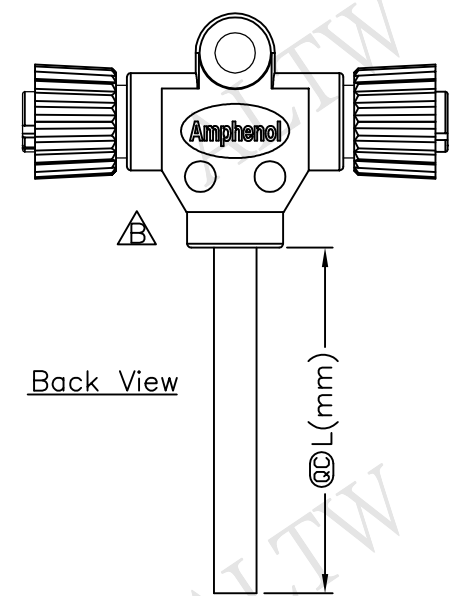

REV. B	ECN NO. LEN1720118~121	DATE 2017/02/09	SIGN Ruru	DESCRIPTION Change Logo & Outer Mold Design & Note
--------	------------------------	-----------------	-----------	--

THIS DOCUMENT IS SUBJECT TO CHANGE WITHOUT NOTICE. IT IS CONFIDENTIAL AND A PROPERTY OF Amphenol LTW. DISCLOSE TO THIRD PARTY HAS TO BE AUTHORIZED BY Amphenol LTW.

5	Green	綠	5
4	Black	黑	4
3	Blue	藍	3
2	White	白	2
1	Brown	棕	1
Conn.1	Wire Color		Conn.2
Pin Out			

PD-050500-FF0-TSAXX

↑

XX:01~99Meter

01:01Meter

02:02Meters

⋮

99:99Meters

Cable Length(L):01~99Meters

- Note:
- * QC Important Dimension.
 - * Waterproof Rate: IP68
 - * Housing: Black, Polyurethane
 - * Screw Nut: Black, Nylon+GF
 - * Female Pin: Copper Alloy, Gold Plated
 - * Wire Harness: UL1007 24AWG
 - * Cable: Black, 22AWG*5C+Talc
PVC Jacket UV Resistant OD=5.5mm
 - * Cable Length Tolerance: 01M: ±40mm
02M~05M: ±60mm
06M~10M: ±100mm
11M~30M: ±200mm
31M~99M: ±500mm

UNIT:mm		TITLE M12 Conn T Cable Screw FF Conn FF Pin	Amphenol LTW	ITEM NO	DRAWN BY Ruru	DATE 2017/02/09
TOLERANCE ±0.5 mm	SCALE Free	SHEET 1 OF 1	安費諾亮泰企業股份有限公司	DWG NO PD-050500-FF0-TSAXX	CHECKED BY Rita	DATE 2017/02/09
REV. B	SIZE A4	QC :Inspection Item		CUSTOMER ALTW	APPROVED BY Max	DATE 2017/02/09