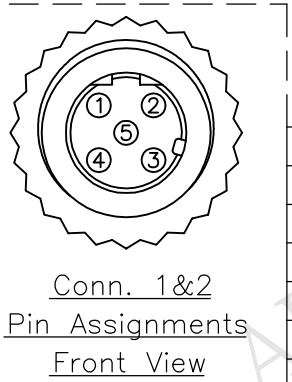

REV. B	ECN NO. LEN1720118~121	DATE 2017/02/09	SIGN Ruru	DESCRIPTION Change Logo & Outer Mold Design & Note
--------	------------------------	-----------------	-----------	--

THIS DOCUMENT IS SUBJECT TO CHANGE WITHOUT NOTICE. IT IS CONFIDENTIAL AND A PROPERTY OF Amphenol LTW. DISCLOSE TO THIRD PARTY HAS TO BE AUTHORIZED BY Amphenol LTW.

5	Green	綠	5
4	Black	黑	4
3	Blue	藍	3
2	White	白	2
1	Brown	棕	1
Conn.1	Wire Color		Conn.2
Pin Out			

PD-050500-FF0-TSAXX

↑

XX:01~99Meter

01:01Meter

02:02Meters

⋮

99:99Meters

Cable Length(L):01~99Meters

- Note:
- * QC Important Dimension.
 - * Waterproof Rate: IP68
 - * Housing: Black, Polyurethane
 - * Screw Nut: Black, Nylon+GF
 - * Female Pin: Copper Alloy, Gold Plated
 - * Wire Harness: UL1007 24AWG
 - * Cable: Black, 22AWG*5C+Talc
PVC Jacket UV Resistant OD=5.5mm
 - * Cable Length Tolerance: 01M: ±40mm
02M~05M: ±60mm
06M~10M: ±100mm
11M~30M: ±200mm
31M~99M: ±500mm

UNIT:mm		TITLE M12 Conn T Cable Screw FF Conn FF Pin	Amphenol LTW	ITEM NO	DRAWN BY Ruru	DATE 2017/02/09
TOLERANCE ±0.5 mm	SCALE Free	SHEET 1 OF 1	安費諾亮泰企業股份有限公司	DWG NO PD-050500-FF0-TSAXX	CHECKED BY Rita	DATE 2017/02/09
REV. B	SIZE A4	QC :Inspection Item		CUSTOMER ALTW	APPROVED BY Max	DATE 2017/02/09