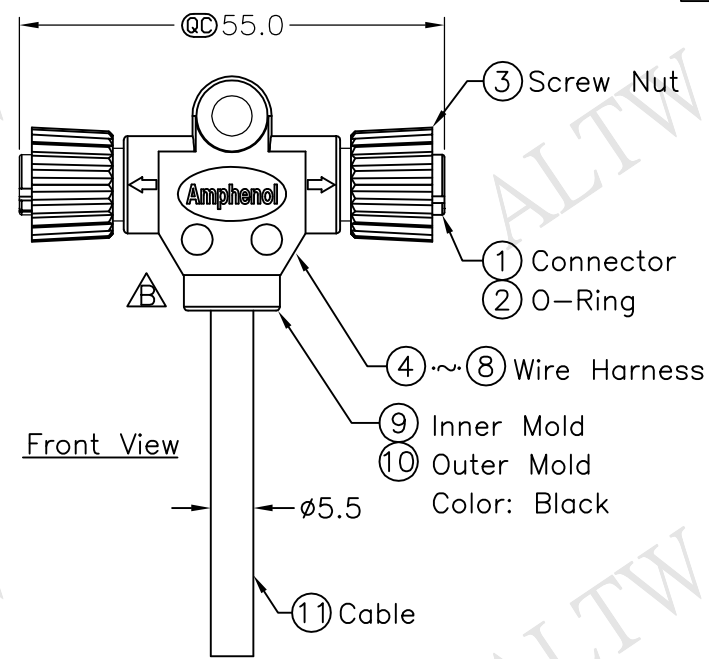

REV. B	ECN NO. LEN1720118~121	DATE 2017/02/09	SIGN Ruru	DESCRIPTION Change Logo & Outer Mold Design & Note
--------	------------------------	-----------------	-----------	--

THIS DOCUMENT IS SUBJECT TO CHANGE WITHOUT NOTICE. IT IS CONFIDENTIAL AND A PROPERTY OF Amphenol LTW. DISCLOSE TO THIRD PARTY HAS TO BE AUTHORIZED BY Amphenol LTW.

5	Green	綠	5
4	Black	黑	4
3	Blue	藍	3
2	White	白	2
1	Brown	棕	1
Conn.1	Wire Color		Conn.2
Pin Out			

PD-050500-FF0-TSAXX

↑

XX:01~99Meter

01:01Meter

02:02Meters

⋮

99:99Meters

Cable Length(L):01~99Meters

- Note:
- * QC Important Dimension.
 - * Waterproof Rate: IP68
 - * Housing: Black, Polyurethane
 - * Screw Nut: Black, Nylon+GF
 - * Female Pin: Copper Alloy, Gold Plated
 - * Wire Harness: UL1007 24AWG
 - * Cable: Black, 22AWG*5C+Talc
PVC Jacket UV Resistant OD=5.5mm
 - * Cable Length Tolerance: 01M: ±40mm
02M~05M: ±60mm
06M~10M: ±100mm
11M~30M: ±200mm
31M~99M: ±500mm

UNIT:mm		TITLE M12 Conn T Cable Screw FF Conn FF Pin	Amphenol LTW	ITEM NO	DRAWN BY Ruru	DATE 2017/02/09
TOLERANCE ±0.5 mm	SCALE Free	SHEET 1 OF 1	安費諾亮泰企業股份有限公司	DWG NO PD-050500-FF0-TSAXX	CHECKED BY Rita	DATE 2017/02/09
REV. B	SIZE A4	QC :Inspection Item		CUSTOMER ALTW	APPROVED BY Max	DATE 2017/02/09