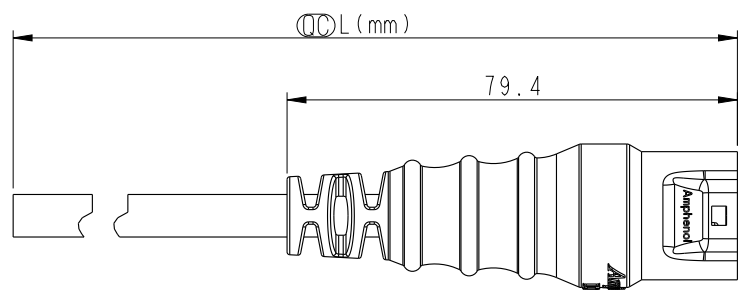

Cable ②

CB-XXAFMM-RL7000 ①
Color:Black

Conn

- Note:
- * Ⓞ Important Dimension To Check.
 - * Waterproof Rate: IP67
 - * Housing: M-PPE, Black.
 - * Male Pin: Copper Alloy, Gold Plated.
 - * Cable: UL2464 16#, PVC Jacket, UV Resistant, Black.
 - * Cable Length Tolerance: 01M:±40mm
02M~05M:±60mm
06M~10M:±100mm
11M~30M:±200mm
31M~99M:±500mm
 - * Prohibiting the use of place in oils

CB-02AFMM-RL7AXX	Ø 7.8
CB-03AFMM-RL7AXX	Ø 7.5
CB-04AFMM-RL7AXX	Ø 7.5
Part No.	Cable OD

UNIT:mm	TOLERANCE	TITLE	SCALE	SIZE	SHEET	OF
±0.5		MIDDLE CABLE RBL F CONN M PIN	3:4	A4	1	2
		REV. C		WC-REV. A.3	Ⓞ: Inspection item	

Middle Size Current Rating 10A

XX:No. Of Pin(Pin 數)

A:Cable With S/R(線端帶網尾)

F:Female Connector(母座)

M:Male Pin(公Pin)

M:Molding Type(射出成型)

XX:01~99Meter

01:01Meter

02:02Meter

...

...

99:99Meter

A:UL 2464 Cable

7:IP67(防水等級 67)

L:Straight(180°)

R:Snap In With Latch(彈臂卡合式)