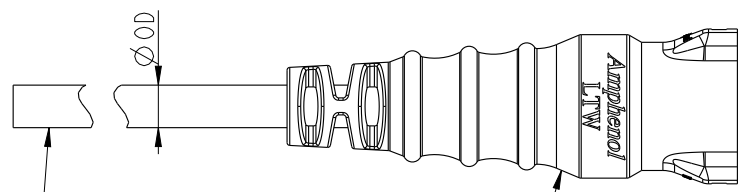

Cable ②

CB-XXAFMM-RL7000 ①
Color:Black

Conn

- Note:
- * Ⓞ Important Dimension To Check.
 - * Waterproof Rate: IP67
 - * Housing: M-PPE, Black.
 - * Male Pin: Copper Alloy, Gold Plated.
 - * Cable: UL2464 16#, PVC Jacket, UV Resistant, Black.
 - * Cable Length Tolerance: 01M:±40mm
02M~05M:±60mm
06M~10M:±100mm
11M~30M:±200mm
31M~99M:±500mm
 - * Prohibiting the use of place in oils

CB-02AFMM-RL7AXX	Ø 7.8
CB-03AFMM-RL7AXX	Ø 7.5
CB-04AFMM-RL7AXX	Ø 7.5
Part No.	Cable OD

UNIT:mm	TOLERANCE	TITLE	SCALE	SIZE	SHEET	OF
±0.5		MIDDLE CABLE RBL F CONN M PIN	3:4	A4	1	2
		REV. C		WC-REV. A.3	Ⓞ: Inspection item	

Middle Size Current Rating 10A

XX:No. Of Pin(Pin 數)

A:Cable With S/R(線端帶網尾)

F:Female Connector(母座)

M:Male Pin(公Pin)

M:Molding Type(射出成型)

XX:01~99Meter

01:01Meter

02:02Meter

...

...

99:99Meter

A:UL 2464 Cable

7:IP67(防水等級 67)

L:Straight(180°)

R:Snap In With Latch(彈臂卡合式)