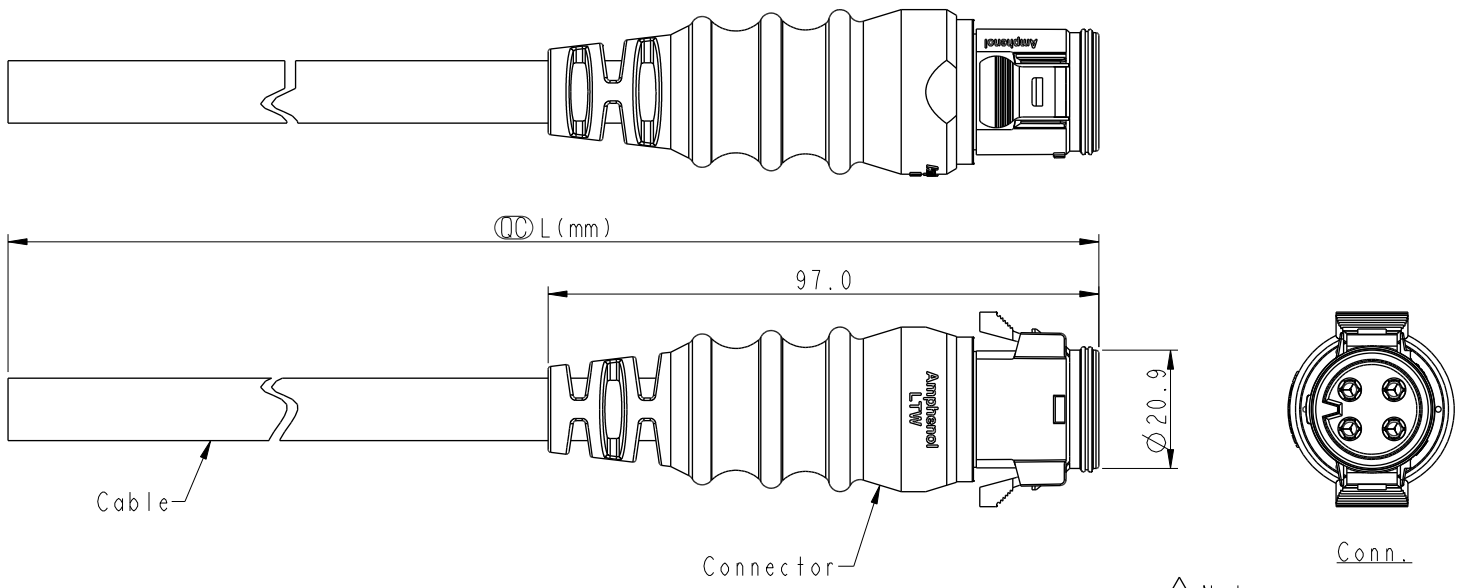

- $\triangle B$  Note:
- \* RoHS Compliant
  - \*  $\text{CC}$  Important dimension
  - \* Waterproof rate: IP67, mated
  - \* Connector
    - Housing: Thermoplastic, Black
    - Pin: Copper alloy, Gold plated
    - O-Ring: Rubber, Gray
    - Gasket: Rubber, Gray
    - Outer mold: Thermoplastic, Black
  - \* Cable: UL2464, PVC Jacket, Black
  - \* Cable length tolerance:
 

1M < L ≤ 3M:	+50/-0 mm
3M < L ≤ 5M:	+100/-0 mm
5M < L ≤ 10M:	±100 mm
10M < L ≤ 20M:	±200 mm
20M < L ≤ 30M:	±300 mm
30M < L ≤ 99M:	±500 mm

UNIT:mm		
TOLERANCE		
±0.5		

TITLE RBL, D-20A, CABLE W/SR M, M, MOLDING, RBL			$\triangle B$
SCALE 3:4	SIZE A4	SHEET 1 OF 2	
REV. B	WC-REV. A.6	$\text{CC}$ : Inspection item	

Pin Out	4 -- 3 White 白 2 -- 1 Black 黑	4 Green 綠 3 White 白 2 -- 1 Black 黑	4 Green 綠 3 White 白 2 Red 紅 1 Black 黑
Conn.	 2P	 3P	 4P

Pin Assignments Front View

UNIT:mm		TITLE	RBL, D-20A, CABLE W/SR M, M, MOLDING, RBL	$\triangle B$
TOLERANCE	±0.5	SCALE	3:4	SIZE
		REV.	B	WC-REV.
			A.6	SHEET
			2	OF
			2	2
			QC: Inspection item	