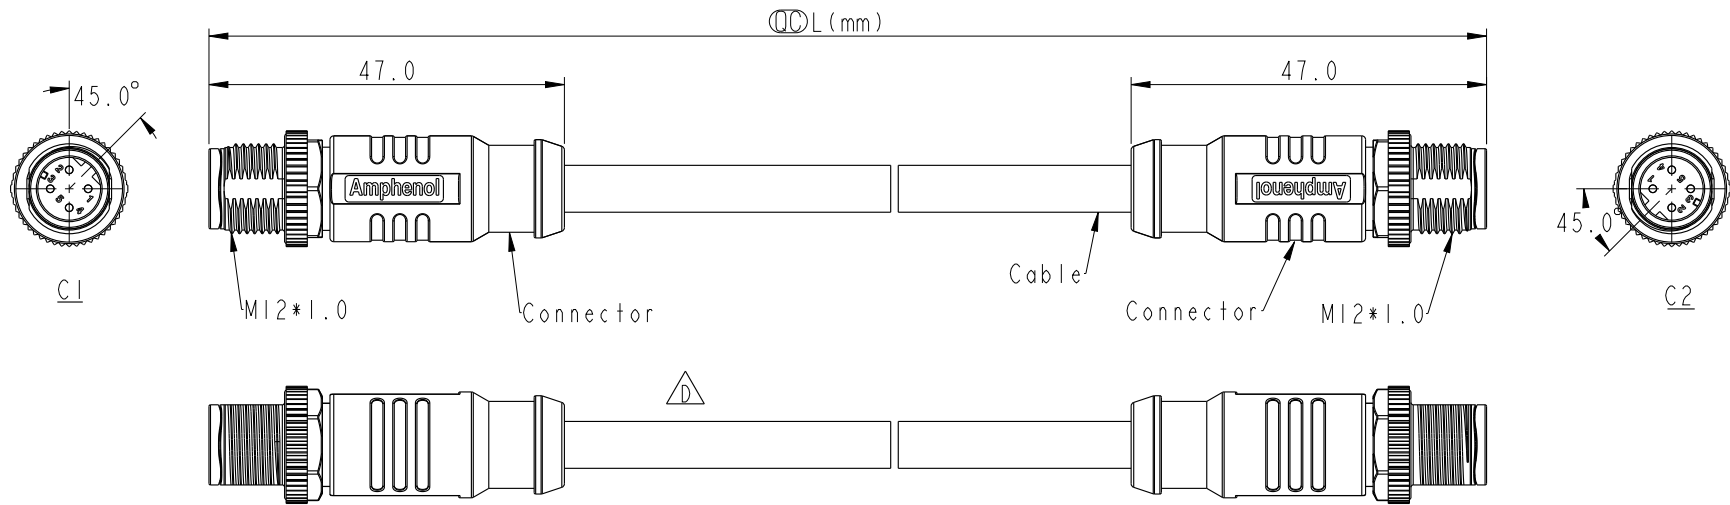

REV.	ECN NO.	DATE	SIGN	DESCRIPTION
B	C221015	2022/07/08	San	△X2
C	C222002	2022/12/30	Ruru	△CX1
D	C230829	2023/07/13	JC Chen	△DX1

MSDSXXXL-SDSML-SEXXX  
 XX: No. Of Pin  
 XXX: 0.5~99Meters  
 A05: 0.5 Meter  
 001: 01 Meter  
 002: 02 Meters  
 :  
 099: 99 Meters

- Note:
- \* RoHS Compliant
  - \*  $\varnothing$  Important dimension
  - \*  $\triangle$  Waterproof rate: IP68, mated 1m/24h  
IP69K, mated
  - \* Connector:  
 Housing: Thermoplastic, Black  
 Pin: Copper alloy, Gold plated  
 Nut: Metal  
 Shield: Metal  
 Outer mold: Thermoplastic, Black
  - \* Cable: CAT-5E, 22#\*2P+AL/MY+D, OD=6.2mm, TPU Jacket, Black.
  - \* Cable length tolerance: 0.5M < L ≤ 1M: +60/-0 mm  
 1M < L ≤ 3M: +120/-0 mm  
 3M < L ≤ 5M: +160/-0 mm  
 5M < L ≤ 10M: ±100 mm  
 10M < L ≤ 20M: ±200 mm  
 20M < L ≤ 30M: ±300 mm  
 30M < L ≤ 99M: ±500 mm

Shield	地線	Shield
4	Green 綠	4
2	White/Green 白綠	2
3	Orange 橙	3
1	White/Orange 白/橙	1
C1	Wire Color	C2

Twist  
 Twist

Pin Assignments Front View

UNIT:mm  $\varnothing$    
 TOLERANCE  
 ± 0.5mm

TITLE ACC, SEN, D Code, DB-ENDED MM $\triangle$			
SCALE 1:1	SIZE A4	SHEET 1 OF 1	
REV. D	WC-REV. A	$\varnothing$ : Inspection item	