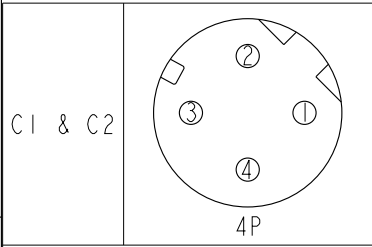

REV.	ECN NO.	DATE	SIGN	DESCRIPTION
B	C221015	2022/07/08	San	△X2
C	C222002	2022/12/30	Ruru	△CX1
D	C230829	2023/07/13	JC Chen	△DX1

MSDSXXXL-SDSML-SEXXX  
 XX: No. Of Pin  
 XXX: 0.5~99Meters  
 A05: 0.5 Meter  
 001: 01 Meter  
 002: 02 Meters  
 :  
 099: 99 Meters

- Note:
- \* RoHS Compliant
  - \*  $\varnothing$  Important dimension
  - \*  $\triangle$  Waterproof rate: IP68, mated 1m/24h  
IP69K, mated
  - \* Connector:  
 Housing: Thermoplastic, Black  
 Pin: Copper alloy, Gold plated  
 Nut: Metal  
 Shield: Metal  
 Outer mold: Thermoplastic, Black
  - \* Cable: CAT-5E, 22#\*2P+AL/MY+D, OD=6.2mm, TPU Jacket, Black.
  - \* Cable length tolerance: 0.5M < L ≤ 1M: +60/-0 mm  
 1M < L ≤ 3M: +120/-0 mm  
 3M < L ≤ 5M: +160/-0 mm  
 5M < L ≤ 10M: ±100 mm  
 10M < L ≤ 20M: ±200 mm  
 20M < L ≤ 30M: ±300 mm  
 30M < L ≤ 99M: ±500 mm

Shield	地線	Shield
4	Green 綠	4
2	White/Green 白綠	2
3	Orange 橙	3
1	White/Orange 白/橙	1
C1	Wire Color	C2

Twist  
 Twist

Pin Assignments Front View

UNIT:mm  $\varnothing$    
 TOLERANCE  
 ± 0.5mm

TITLE ACC, SEN, D Code, DB-ENDED MM $\triangle$			
SCALE 1:1	SIZE A4	SHEET 1 OF 1	
REV. D	WC-REV. A	$\varnothing$ : Inspection item	