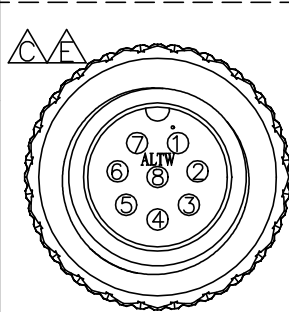

REV.	ECN NO.	DATE	SIGN	DESCRIPTION
C	LEN-920176~79	2008/09/16	Li Xiu Zhi	Change View
D	LEN1710138~43	2017/01/17	Ruru	Change Logo
E	C230494	2023/04/18	Ruru	△X6

BSD-08BFFM-SL6AXX
 ↑
 XX: 01~99Meter
 01: 01Meter
 02: 02Meters
 :
 :
 99: 99Meters
 Cable Length(L): 01~99Meters

- △ Note:
- * @ Important Dimension
 - * Waterproof Rate: IP66, mated
 - * Connector
- Housing: Thermoplastic, Black
 Pin: Copper Alloy, Gold Plated
 Nut: Metal
 Shell: Metal
 O-Ring: Rubber, Black
- △* Cable: UL2464 24AWG*8C+Drain+Al/My,
 PVC Jacket UV Resistant, OD=5.5mm, Black
- △* Cable Length Tolerance: 01M: ±40mm
 02M~05M: ±60mm
 06M~10M: ±100mm
 11M~30M: ±200mm
 31M~99M: ±500mm

Pin Assignments
Front View

Shield	Drain	地線
8	Green	綠
7	Yellow	黃
6	Orange	桔
5	Red	紅
4	Blue	藍
3	White	白
2	Brown	棕
1	Black	黑
Conn.	Wire Color	
	Pin Out	△

UNIT: mm	
TOLERANCE	±0.5 mm

TITLE 0 CERES, B SHLD-5A, CABLE W/O SR F, F, MOLDING, SCREW △	
SCALE Free	SHEET 1 OF 1
REV. E	SIZE A4
◎: Inspection Item	