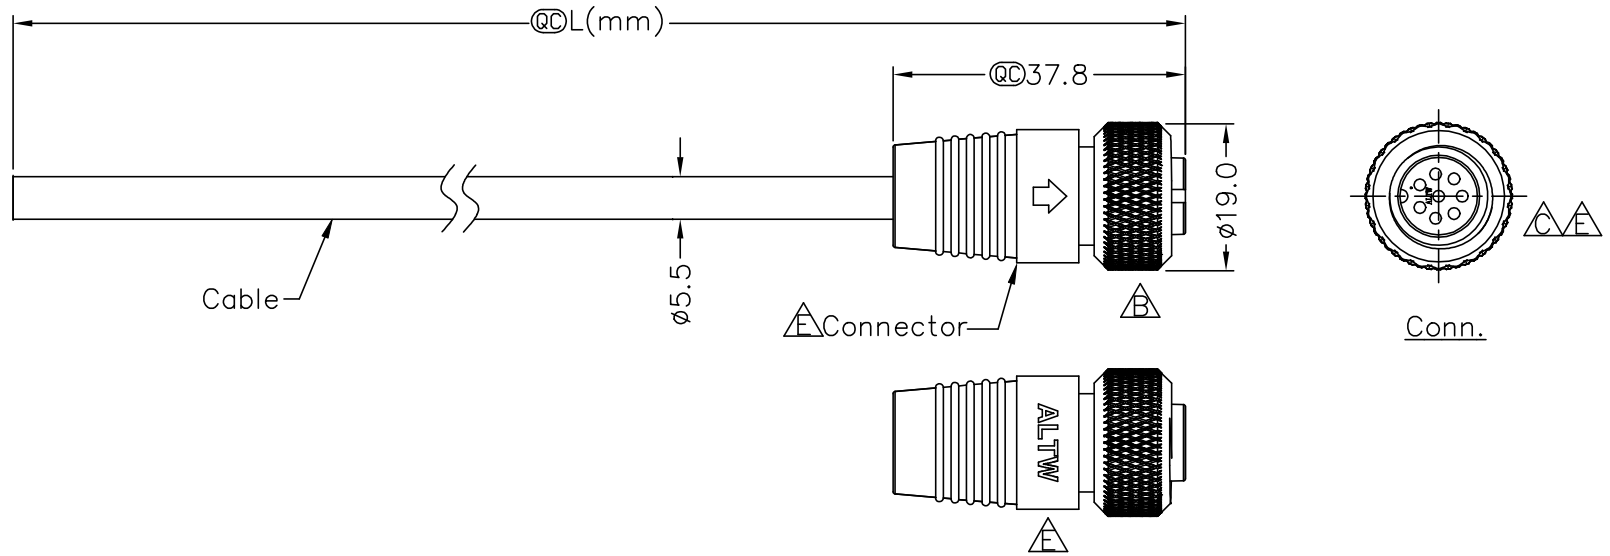

REV.	ECN NO.	DATE	SIGN	DESCRIPTION
C	LEN-920176~79	2008/09/16	Li Xiu Zhi	Change View
D	LEN1710138~43	2017/01/17	Ruru	Change Logo
E	C230494	2023/04/18	Ruru	△X6

BSD-08BFFM-SL6AXX
 ↑
 XX: 01~99Meter
 01: 01Meter
 02: 02Meters
 :
 :
 99: 99Meters
 Cable Length(L): 01~99Meters

- △ Note:
- * @ Important Dimension
 - * Waterproof Rate: IP66, mated
 - * Connector
- Housing: Thermoplastic, Black
 Pin: Copper Alloy, Gold Plated
 Nut: Metal
 Shell: Metal
 O-Ring: Rubber, Black
- △* Cable: UL2464 24AWG*8C+Drain+Al/My,
 PVC Jacket UV Resistant, OD=5.5mm, Black
- △* Cable Length Tolerance: 01M: ±40mm
 02M~05M: ±60mm
 06M~10M: ±100mm
 11M~30M: ±200mm
 31M~99M: ±500mm

Pin Assignments
Front View

Shield	Drain	地線
8	Green	綠
7	Yellow	黃
6	Orange	桔
5	Red	紅
4	Blue	藍
3	White	白
2	Brown	棕
1	Black	黑
Conn.	Wire Color	
	Pin Out	△

UNIT: mm	
TOLERANCE	±0.5 mm

TITLE 0 CERES, B SHLD-5A, CABLE W/O SR F, F, MOLDING, SCREW △	
SCALE Free	SHEET 1 OF 1
REV. E	SIZE A4
◎: Inspection Item	