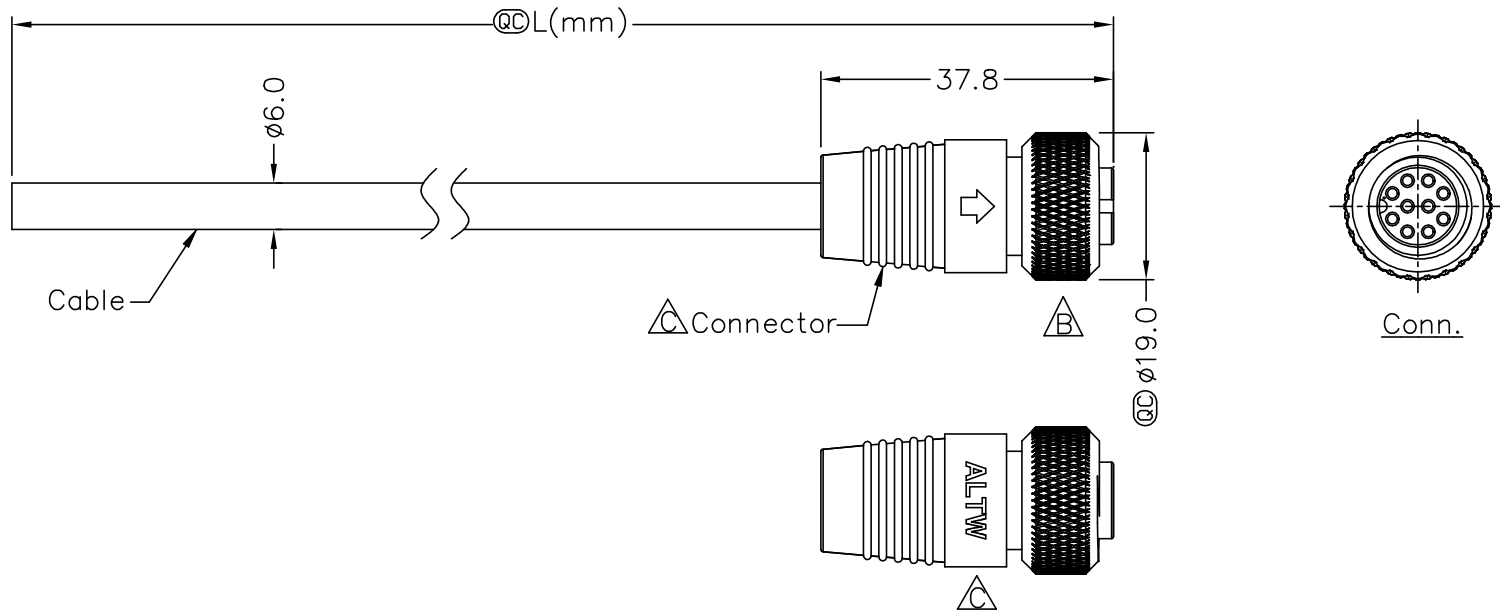

REV.	ECN NO.	DATE	SIGN	DESCRIPTION
B	LEN-790215	2007/09/13	WUFEI	Change Nut
C	C230494	2023/04/18	Ruru	△ X4

Pin Assignments
Front View

Shield	Drain
10	Orange
9	Black
8	Red
7	Pink
6	Gray
5	Yellow
4	Green
3	White
2	Blue
1	Brown
Conn.	Wire Color
	Pin Out

BSU-10BFFM-SL7AXX

XX: 01~99Meter
 01: 01Meter
 02: 02Meters
 ...
 99: 99Meters

Cable Length(L): 01~99Meters

△ Note:

- * @D Important Dimension
- * Waterproof Rate: IP67, mated
- * Connector
 Housing: Thermoplastic, Black
 Pin: Copper Alloy, Gold Plated
 Nut: Metal
 Shell: Metal
 O-Ring: Rubber, Black
- * Cable: UL2464 26AWG*10C+Drain+Al/My,
 PVC Jacket UV Resistant, OD=6.0mm, Black
- * Cable Length Tolerance: 1M~10M±5%mm,
 11M~99M±500mm.

UNIT: mm	
TOLERANCE	±0.5 mm

TITLE 0 CERES, B SHLD-2A, 10P, CABLE W/O SR F, F, MOLDING, SCREW △	
SCALE Free	SHEET 1 OF 1
REV. C	SIZE A4
@D: Inspection Item	

Amphenol LTW
 安費諾亮泰企業股份有限公司

ITEM NO	DRAWN BY WUFEI	DATE 2007/09/13
DWG NO BSU-10BFFM-SL7AXX	CHECKED BY TINA	DATE 2007/09/15
CUSTOMER ALTW	APPROVED BY VICTOR	DATE 2007/09/15