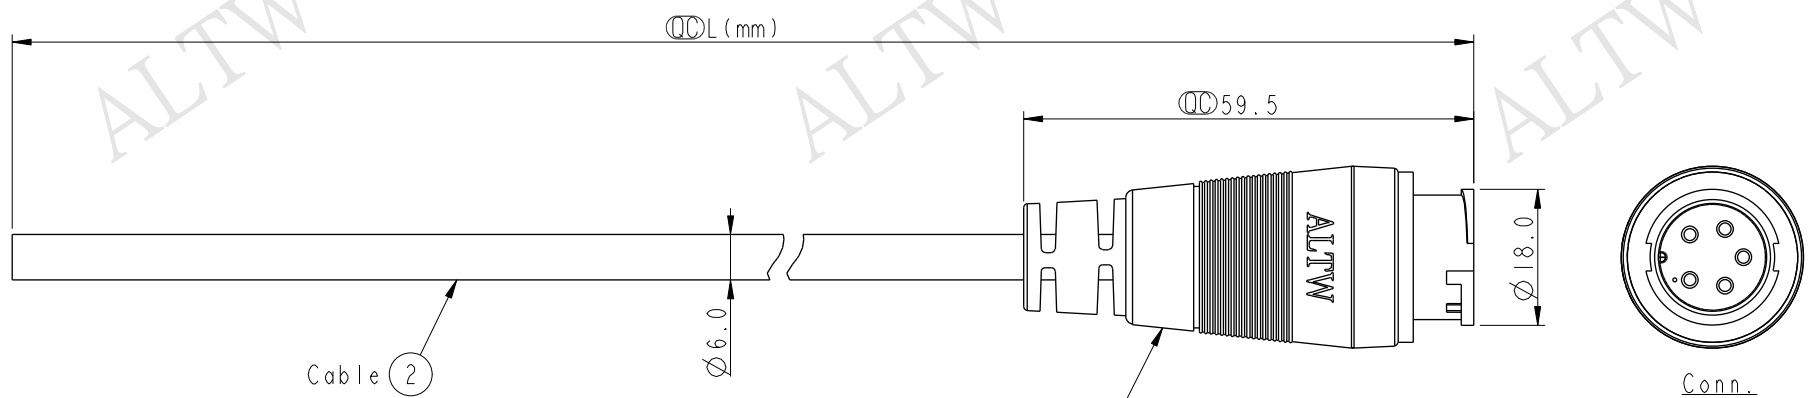

△ ICB-05AMMM-LL7000  
Color: Black

ICB-05AMMM-LL7AXX

- XX : 01~99Meters
- 01 : 01Meter
- 02 : 02Meters
- ...
- 99 : 99Meters

Cable Length(L):01~99Meters

- Note:
- \*  $\varnothing$  Important Dimension To Check
  - \* Waterproof Rate: IP67
  - \* Housing: Nylon+GF, Black
  - \* Male Pin: Copper Alloy, Gold Plated
  - \* Cable: UL2464 20AWG\*5C+D+Al/My PVC Jacket UV Resistant, OD=6.0, Black
  - \* Cable Length Tolerance:
    - 01M:±40mm
    - 02M~05M:±60mm
    - 06M~10M:±100mm
    - 11M~30M:±200mm
    - 31M~99M:±500mm

Pin Assignments  
Front View

5	Green	綠
4	White	白
3	Black	黑
2	Blue	藍
1	Brown	棕
Conn.	Wire Color	
Pin Out		

UNIT:mm	
TOLERANCE	±0.5 mm

TITLE Middle CNC Pin Cable Lock 5P M Conn M Pin			
SCALE 1:1	SIZE A4	SHEET 1 OF 1	
REV. B	WC-REV. A.2	$\varnothing$ : Inspection item	