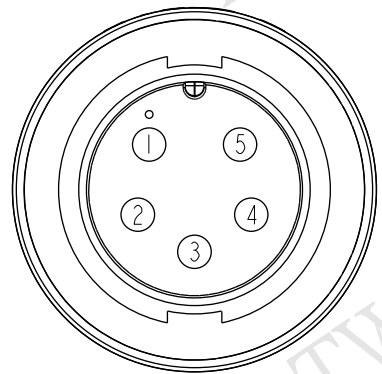

△ ICB-05AMMM-LL7000  
Color: Black

ICB-05AMMM-LL7AXX

- XX : 01~99Meters
- 01 : 01Meter
- 02 : 02Meters
- ...
- 99 : 99Meters

Cable Length(L):01~99Meters

- Note:
- \*  $\varnothing$  Important Dimension To Check
  - \* Waterproof Rate: IP67
  - \* Housing: Nylon+GF, Black
  - \* Male Pin: Copper Alloy, Gold Plated
  - \* Cable: UL2464 20AWG\*5C+D+Al/My PVC Jacket UV Resistant, OD=6.0, Black
  - \* Cable Length Tolerance:
    - 01M:±40mm
    - 02M~05M:±60mm
    - 06M~10M:±100mm
    - 11M~30M:±200mm
    - 31M~99M:±500mm

Pin Assignments  
Front View

5	Green	綠
4	White	白
3	Black	黑
2	Blue	藍
1	Brown	棕
Conn.	Wire Color	
Pin Out		

UNIT:mm	
TOLERANCE	±0.5 mm

TITLE Middle CNC Pin Cable Lock 5P M Conn M Pin			
SCALE 1:1	SIZE A4	SHEET 1 OF 1	
REV. B	WC-REV. A.2	$\varnothing$ : Inspection item	