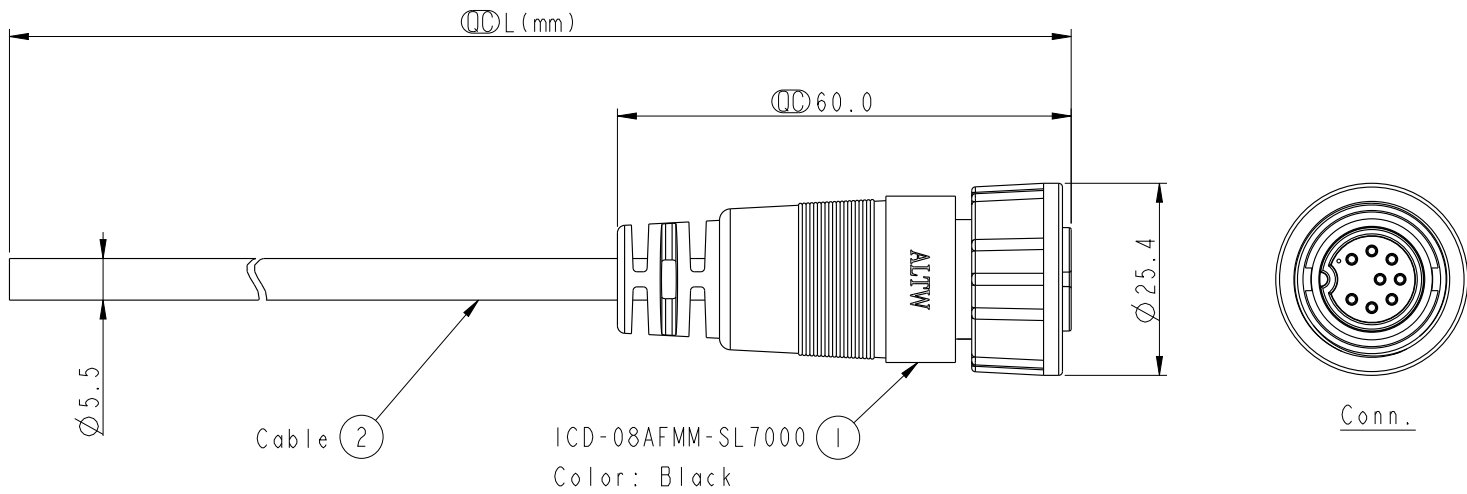

REV.	ECN NO.	DATE	SIGN	DESCRIPTION

ICD-08AFMM-SL7000 ①  
Color: Black

Conn.

ICD-08AFMM-SL7A XX

XX:01~99Meters  
01:01Meter  
02:02Meters  
:  
:  
:  
XX:99Meters

Cable Length(L):01~99Meters

Note:

- \*  $\varnothing$  Important Dimension To Check.
- \* Waterproof Rate: IP67
- \* Housing: Nylon+GF,Black.
- \* Male Pin: Copper Alloy, Gold Plated.
- \* Screw Nut: Nylon+GF. Black
- \* O-Ring: Silicon, Gary.
- \* Cable: UL2464 24AWG\*8C+Drain+Al/My PVC Jacket UV Resistant, OD=5.5, Black.
- \* Cable Length Tolerance: 01M:40mm  
02M~05M:±60mm  
06M~10M:±100mm  
11M~30M:±200mm  
31M~99M:±500mm

Pin Assignments  
Front View

8	Green	綠
7	Yellow	黃
6	Orange	橙
5	Red	紅
4	Blue	藍
3	White	白
2	Brown	棕
1	Black	黑
Conn.	Wire Color	Pin Out

UNIT:mm

TOLERANCE

±0.5

TITLE MIDDLE CNC PIN CABLE SCREW 8P F CONN M PIN			
SCALE 1:1	SIZE A4	SHEET 1 OF 1	
REV. A	WC-REV. A.3	$\varnothing$ : Inspection item	