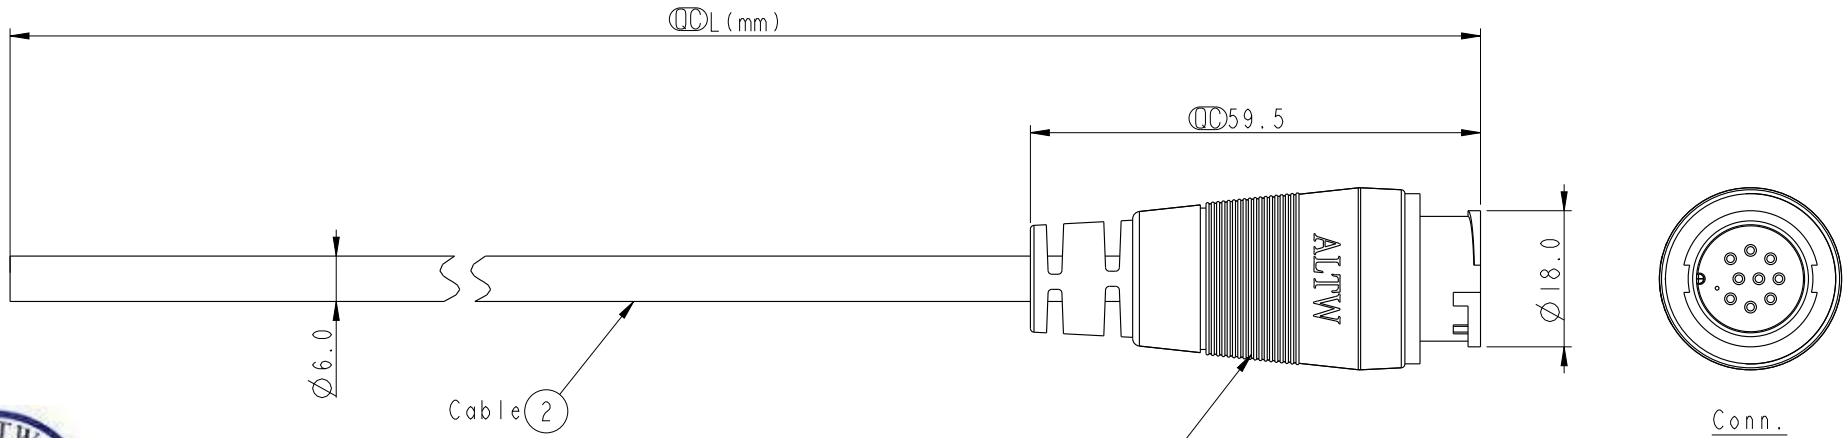

THIS DOCUMENT IS SUBJECT TO CHANGE WITHOUT NOTICE. IT IS CONFIDENTIAL AND A PROPERTY OF AMPHENOL LTW. DISCLOSURE TO THIRD PARTY HAS TO BE AUTHORIZED BY AMPHENOL LTW.

REV.	ECN NO.	DATE	SIGN	DESCRIPTION

ICD-09AMMM-LL7000 (1)
Color: Black