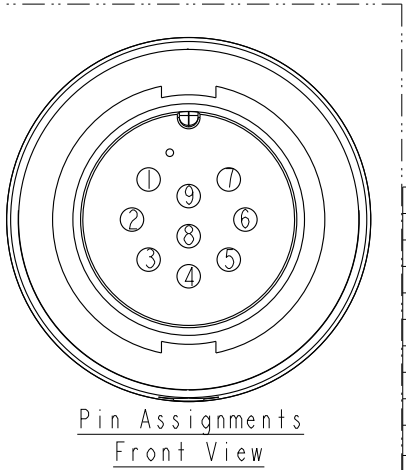

9	Black	黑
8	Red	紅
7	Pink	粉紅
6	Grey	灰
5	Yellow	黃
4	Green	綠
3	White	白
2	Blue	藍
1	Brown	棕
Conn. 1	Wire Color	Pin Out

ICD-09AMMM-LL7AXX
 XX : 01~99Meters
 01 : 01Meter
 02 : 02Meters
 ...
 99 : 99Meters
 Cable Length:(L):01~99Meters

- Note:
- * (Circled) Important Dimension To Check.
 - * Waterproof Rate: IP67
 - * Housing: Nylon+GF·Black
 - * Male Pin: Copper Alloy, Gold Plated
 - * Cable: UL2464 24AWG*9C+D+AL/My, PVC Jacket UV Resistant, OD=6.0, Black
 - * Cable Length Tolerance: 01M: 40mm
 02M~05M: ±60mm
 06M~10M: ±100mm
 11M~30M: ±200mm
 31M~99M: ±500mm

UNIT:mm TOLERANCE ±0.5	TITLE MIDDLE CNC PIN CABLE LOCK 9P M CONN M PIN		Amphenol LTW 安費諾亮泰企業股份有限公司	ITEM NO	DRAWN BY Laurence_zang	DATE 2013-12-25		
	SCALE 1:1	SIZE A4		SHEET 1	OF 1	DWG NO ICD-09AMMM-LL7AXX	CHECKED BY Lin Ren Song	DATE 2013-12-25
	REV. A	WC-REV. A.2		(Circled) Inspection item		CUSTOMER ALTW	APPROVED BY Victor	DATE 2013-12-25