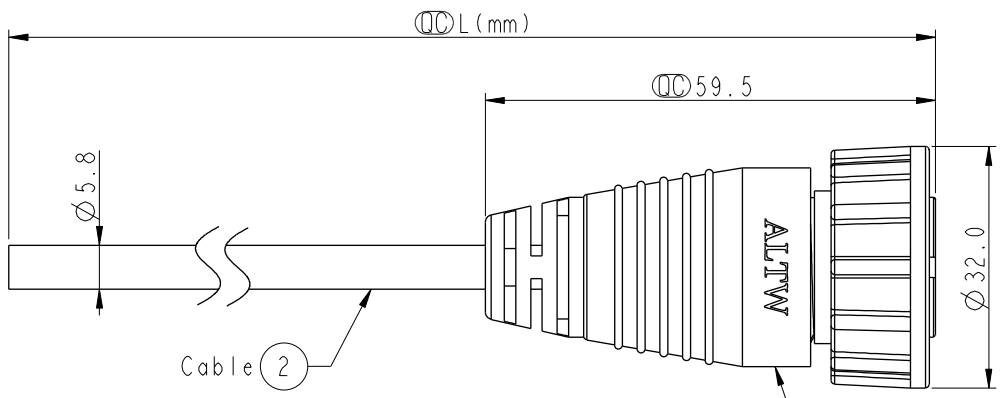

THIS DOCUMENT IS SUBJECT TO CHANGE WITHOUT NOTICE. IT IS CONFIDENTIAL AND A PROPERTY OF AMPHENOL LTW. DISCLOSURE TO THIRD PARTY HAS TO BE AUTHORIZED BY AMPHENOL LTW.

REV.	ECN NO.	DATE	SIGN	DESCRIPTION

Conn.

1 IDC-02AFFM-SL7000
Color: Black