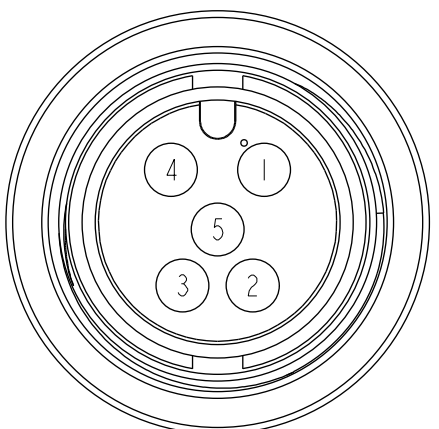

Cable ②

① IDC-05AFFM-SL7000
Color: Black

Conn.

IDC-05AFFM-SL7AXX

- XX :01~99Meters
- 01 :01Meter
- 02 :02Meters
- ...
- 99 :99Meters

Cable Length(L):01~99Meters

- Note:
- * ① Important Dimension To Check.
 - * Waterproof Rate: IP67
 - * Housing: Nylon+GF, Black.
 - * Female Pin: Copper Alloy, Gold Plated.
 - * Screw Nut: Nylon+GF, Black.
 - * O-Ring: Silicone, Gray.
 - * Cable: UL2464 16AWG*5C+Talcum, PVC Jacket, UV Resistant, OD=7.8mm, Black.
 - * Cable Length Tolerance: 01M:±40mm
02M~05M:±60mm
06M~10M:±100mm
11M~30M:±200mm
31M~99M:±500mm

Pin Assignments
Front View

ALTW
DCC. DEPT.
CONFIDENTIAL
2014.01.17
ISSUED

5	White	白
4	Brown	棕
3	Blue	藍
2	Black	黑
1	Red	紅
Conn.	Wire Color	
	Pin Out	

UNIT:mm		
TOLERANCE	±0.5 mm	

TITLE Large CNC Pin Cable Screw 5Pin F Conn F Pin			
SCALE 1:1	SIZE A4	SHEET 1 OF 1	
REV. A	WC-REV. A.1	①: Inspection item	