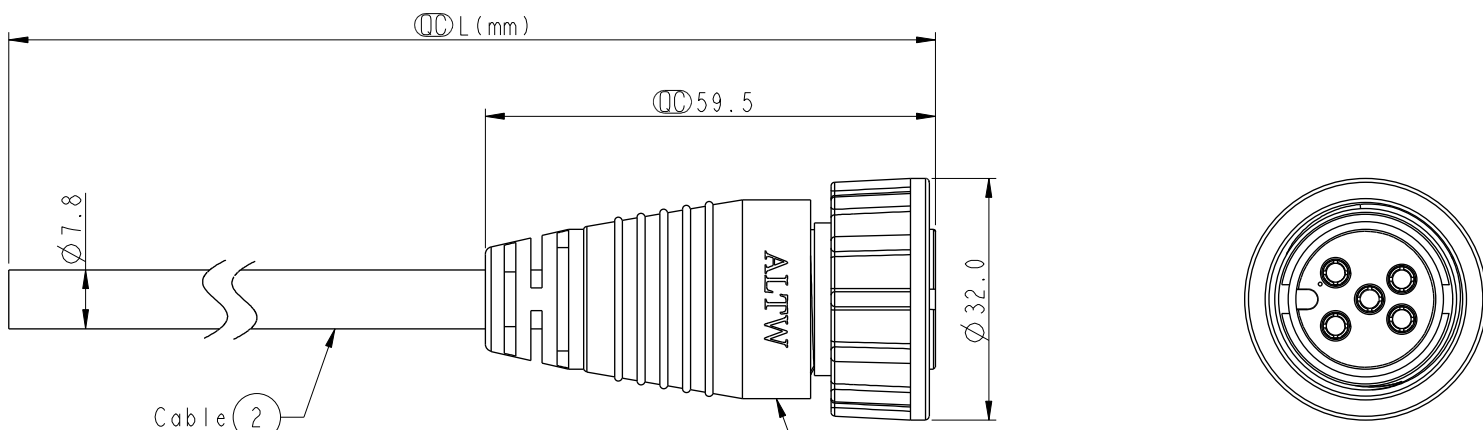

THIS DOCUMENT IS SUBJECT TO CHANGE WITHOUT NOTICE. IT IS CONFIDENTIAL AND A PROPERTY OF Amphenol LTW. DISCLOSURE TO THIRD PARTY HAS TO BE AUTHORIZED BY Amphenol LTW.

REV.	ECN NO.	DATE	SIGN	DESCRIPTION

ALTW
CONFIDENTIAL
2014-01-16
R&D DEPT.

Cable ②

① IDC-05AFFM-SL7000
Color: Black

Conn.

IDC-05AFFM-SL7AXX

- XX :01~99Meters
- 01 :01Meter
- 02 :02Meters
- ...
- 99 :99Meters

Cable Length(L):01~99Meters

1. Note:
- ① Important Dimension To Check.
  - Waterproof Rate: IP67
  - Housing: Nylon+GF, Black.
  - Female Pin: Copper Alloy, Gold Plated.
  - Screw Nut: Nylon+GF, Black.
  - O-Ring: Silicone, Gray.
  - Cable: UL2464 16AWG*5C+Talcum, PVC Jacket, UV Resistant, OD=7.8mm, Black.
  - Cable Length Tolerance: 01M:±40mm
    02M~05M:±60mm
    06M~10M:±100mm
    11M~30M:±200mm
    31M~99M:±500mm