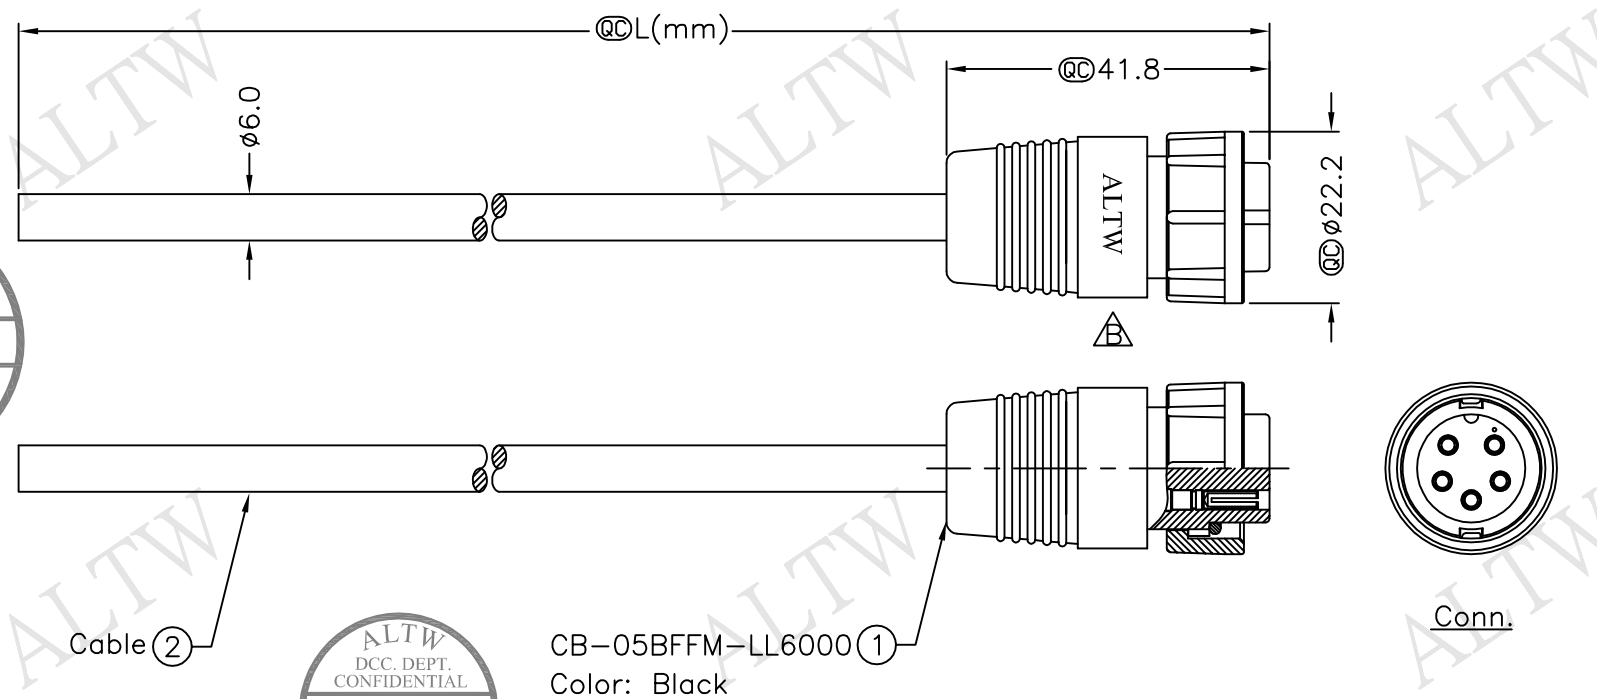

REV.	ECN NO.	DATE	SIGN	DESCRIPTION
B	LEN1650092~095	2016/05/04	Ruru	Change Logo & Note

THIS DOCUMENT IS SUBJECT TO CHANGE WITHOUT NOTICE. IT IS CONFIDENTIAL AND A PROPERTY OF Amphenol LTW. DISCLOSURE TO THIRD PARTY HAS TO BE AUTHORIZED BY Amphenol LTW.

CB-05BFFM-LL6000 ①
Color: Black

CB-05BFFM-LL6AXX

- XX :01~99Meters
- 01 :01Meter
- 02 :02Meters
- ⋮
- 99 :99Meters

Cable Length(L):01~99Meters

- Note:
- * @D Important Dimensions To Check.
 - * Waterproof Rate: IP66
 - * Housing: Nylon+GF, Black
 - * Female Pin: Copper Alloy, Gold Plated
 - * Cable: UL2464 20#*5C+D+Al/My Black, PVC Jacket UV Resistant, OD=6.0
 - △ * Cable Length Tolerance: 01M: ±40mm
02M~05M: ±60mm
06M~10M: ±100mm
11M~30M: ±200mm
31M~99M: ±500mm

Pin Assignments
Front View

5	Green
4	White
3	Black
2	Blue
1	Brown
Conn.	Wire Color
Pin Out	

UNIT:mm	
TOLERANCE ±0.5 mm	

TITLE Middle,Cable Lock 5Pin F Conn F Pin	
SCALE Free	SHEET 1 OF 1
REV. B	SIZE A4
QC :Inspection Item	