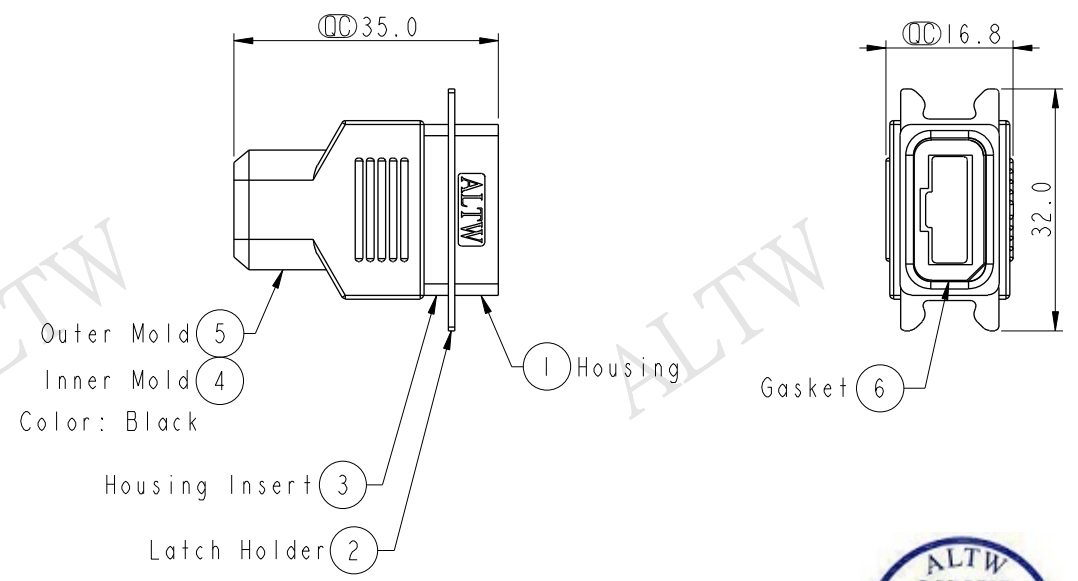

ALTW
 DCC. DEPT.
 CONFIDENTIAL
 2014.08.12
 ISSUED

- Note:
- * \varnothing Important Dimension To Check
 - * Waterproof Rate: IP67
 - * Housing: ABS, Black
 - * Housing Insert: Nylon+GF, Black
 - * Gasket: Silicone, Black

UNIT:mm  

TOLERANCE

±0.5 mm

TITLE			
HDMI Cap For HDMI Female Conn			
SCALE	SIZE	SHEET	OF
1:1	A4	1	1
REV.	WC-REV.	QC: Inspection item	
A	A.3		

Amphenol LTW
 安費諾亮泰企業股份有限公司

ITEM NO	DRAWN BY	DATE
CAP-WHDFHPA1	Vicky	2014-08-08
DWG NO	CHECKED BY	DATE
CAP-WHDFHPA1	Sam	2014-08-08
CUSTOMER	APPROVED BY	DATE
ALTW	Rita	2014-08-08