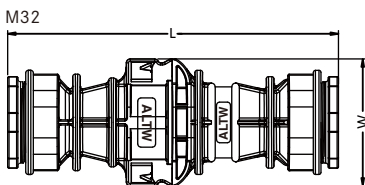

Ordering Information

	1	2	3	4	5	6	7
Specification							
(CX) Cable Joiner							
Number of Conductor							
(00) None				(04) 4 Conductors			
Connector Body (Style)							
(B) For Cable without Strain Relief							
AWG (Terminal)							
(B) 14~16AWG				(C) 10~12AWG			
(O) No Terminal							
Size							
(M20) M20							
(M32) M32							
Waterproof Rating							
(7) IP 67							
Jacket OD							
(001) 12mm~16mm							
(002) 10mm~12mm							
(003) 8mm~16mm							

Physical Dimension

▾ Cable Joiner

Connector Dimension

Size \ Dimension	L	W	Cable OD	AWG (Terminal)
M20	56.0	25.4	6~10	-
M32	130.2	50.0	12~16	-
	130.2	50.0	10~12	-
	130.2	50.0	8~10	-
	130.2	50.0	8~10	14~16
	130.2	50.0	12~16	10~12
	130.2	50.0	10~12	10~12

Unit: mm

[Note] Design and specification are subject to change without notice.