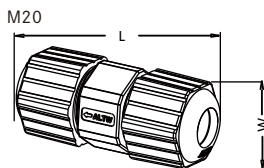

Ordering Information

	1	2	3	4	5	6	7
Specification							
(CX) Cable Joiner							
Number of Conductor							
(00) None				(04) 4 Conductors			
Connector Body (Style)							
(B) For Cable without Strain Relief							
AWG (Terminal)							
(B) 14~16AWG				(C) 10~12AWG			
(O) No Terminal							
Size							
(M20) M20							
(M32) M32							
Waterproof Rating							
(7) IP 67							
Jacket OD							
(001) 12mm~16mm							
(002) 10mm~12mm							
(003) 8mm~16mm							

Physical Dimension

▾ Cable Joiner

Connector Dimension

Size \ Dimension	L	W	Cable OD	AWG (Terminal)
M20	56.0	25.4	6~10	-
M32	130.2	50.0	12~16	-
	130.2	50.0	10~12	-
	130.2	50.0	8~10	-
	130.2	50.0	8~10	14~16
	130.2	50.0	12~16	10~12
	130.2	50.0	10~12	10~12

Unit: mm

[Note] Design and specification are subject to change without notice.